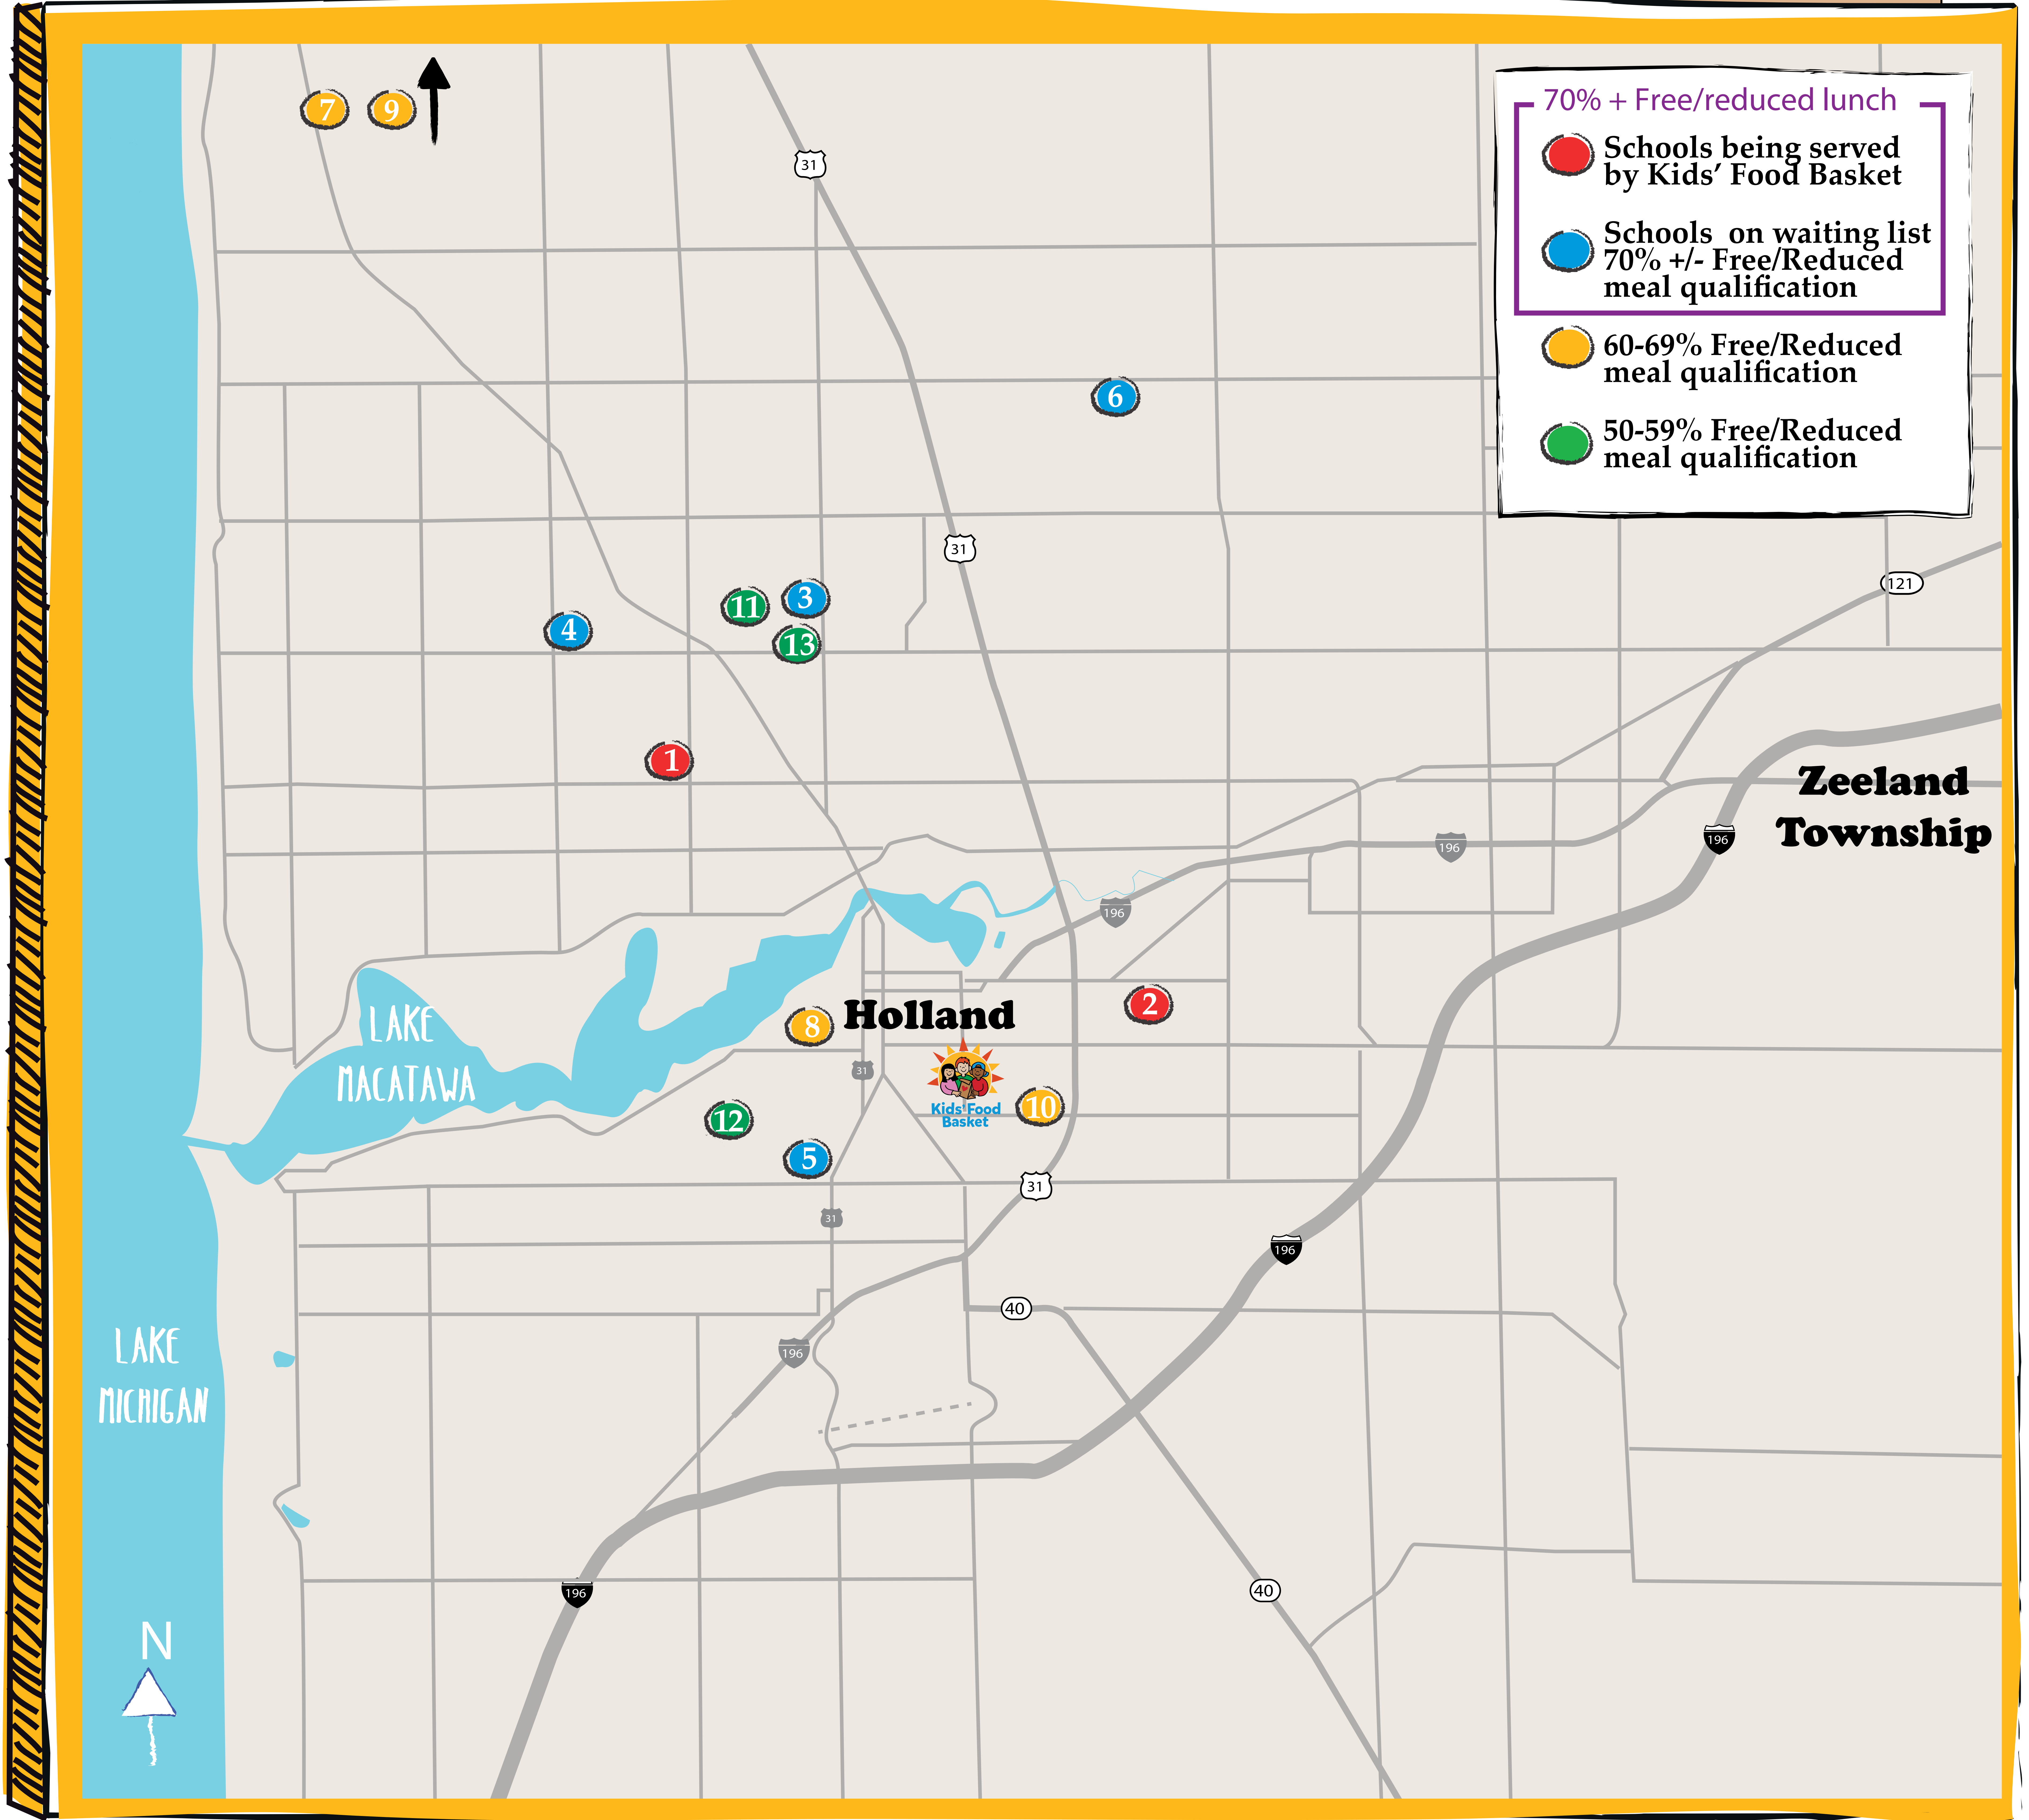

Mapping Hunger

HOLLAND

- 1. Woodside Elementary School**
- 2. Holland Heights**
- 3. Pine Creek Elementary School**
- 4. Great Lake Elementary School**
- 5. Jefferson Elementary**
- 6. North Holland Elementary School**

- 7. Ferry School**
- 8. Vanderbilt Charter Academy**
- 9. Sheldon Woods Elementary School**
- 10. Holland East**
- 11. Harbor Lights Middle School**
- 12. Holland West**
- 13. Macatawa Bay Middle School**